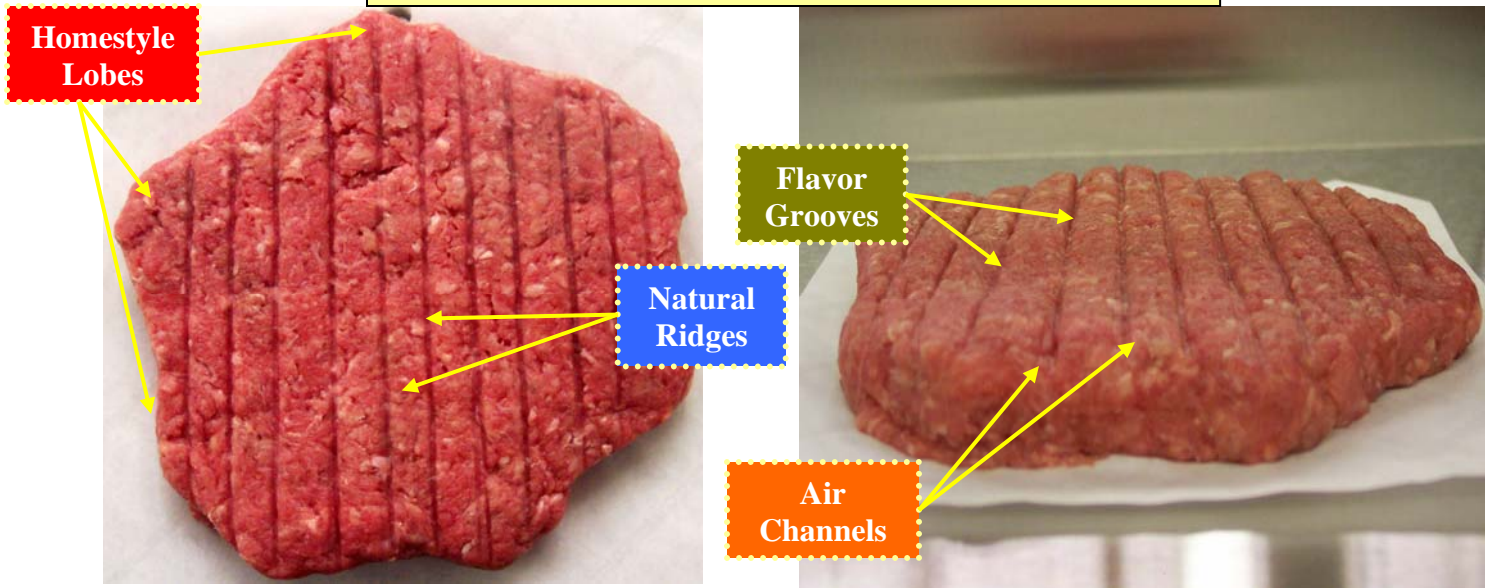

Patty-O-Matic, Inc.®

THE WORLD'S FINEST FOOD MACHINES

P.O. Box 404 Route 547 Farmingdale, NJ 07727

Toll Free in the U.S.A. 877-938-5244

Outside the U.S.A. 732-938-2757

Fax 732-938-5809

The Homestyle Natural Burger® Outweighs The Competition

- The Unique Homestyle Patty Looks Like It Was Made By Hand
- Specially Patented Natural Burger® Adapter Guarantees Extraordinary Results
- The ONLY Gourmet Burger of its Kind, And the Best Tasting Burger In the Business
- The Natural Burger® Adapter Creates Air Grooves In the Patty, Which Lock In the Juices and the Flavor
- The Natural Burger® Adapter Uses a Gentle Feed Mechanism that Looks and Tastes Like It Was Made By Hand
- The Homestyle Natural Burger® Will Form All of Your Homemade Blends
- The Natural Burger® Has an Even Consistency and Larger Surface Area
- The Natural Burger® Creates a Faster and More Uniform Cooking
- The Natural Burger® is a Gourmet Burger and NOT a Punch Pressed Patty

The Homestyle Plate can be used with or without a Natural Burger Adapter®!

The Natural Burger Adapter® can be used with any size or shape mold plate!

For Further Information Please Contact the Factory
Toll Free in the U.S.A. 877-938-5244